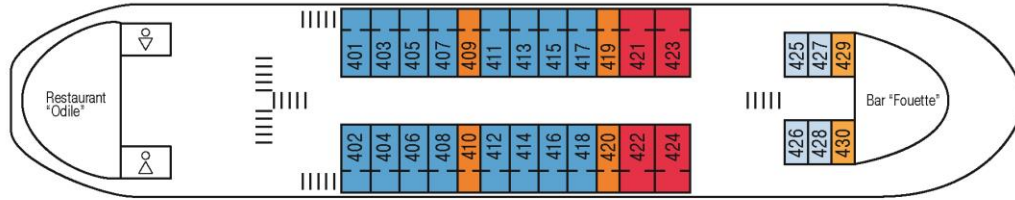

Sun deck

Boat deck

Middle deck

Main deck

Lower deck

- Deluxe with Balcony (16)
- Junior Suites with Balcony (4)
- Single with Balcony with an extra bunk upper bed (4)
- Deluxe without balcony (4)
- Single Cabin (8)
- Twin Standart Cabin (33)
- Twin Standart Cabin with an extra bunk upper bed (12)
- Superior twin cabins on Middles deck (40)
- Quads (12)