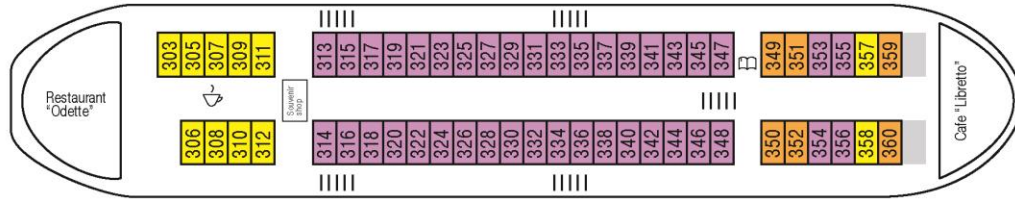

Sun deck

Boat deck

Middle deck

Main deck

Lower deck

- Deluxe with Balcony (16)
- Junior Suites with Balcony (4)
- Single with Balcony with an extra bunk upper bed (4)
- Deluxe without balcony (4)
- Single Cabin (8)
- Twin Standart Cabin (33)
- Twin Standart Cabin with an extra bunk upper bed (12)
- Superior twin cabins on Middles deck (40)
- Quads (12)