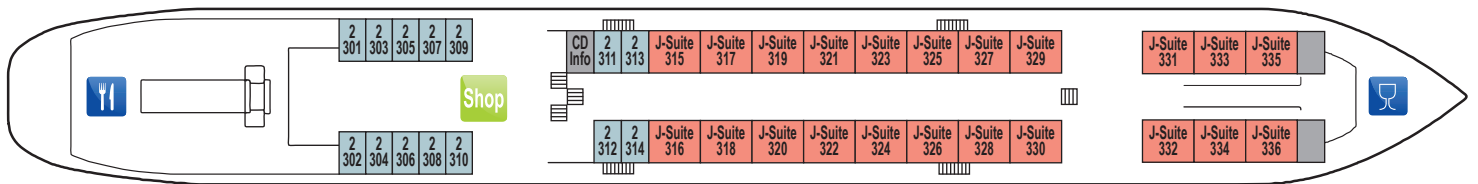

# MS Bunin

**Sun Deck / Sonnen-Deck**

**Boat Deck / Boots-Deck**

**Upper Deck / Ober-Deck**

**Main Deck / Haupt-Deck**

**Low Deck / Unter-Deck**

- Single Cabin ca. 7,5 qm
- Double Cabin ca. 9 qm
- 4-bed Cabin ca. 18 qm
- J. Suite ca. 20 qm
- Suite Cabin ca. 30 qm

- Einzelkabine
- 2-Bett-Kabine
- 4-Bett-Kabine
- Junior-Suite
- Suite-Kabine

Single Cabin

Twin Cabin