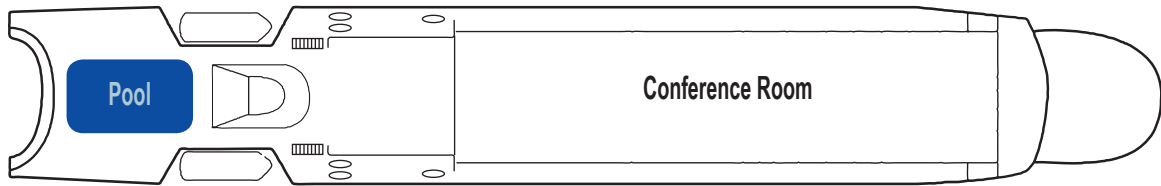

# MS Bunin

**Sun Deck / Sonnen-Deck**

**Boat Deck / Boots-Deck**

**Upper Deck / Ober-Deck**

**Main Deck / Haupt-Deck**

**Low Deck / Unter-Deck**

- Single Cabin ca. 7,5 qm
- Double Cabin ca. 9 qm
- 4-bed Cabin ca. 18 qm
- J. Suite ca. 20 qm
- Suite Cabin ca. 30 qm

- Einzelkabine
- 2-Bett-Kabine
- 4-Bett-Kabine
- Junior-Suite
- Suite-Kabine

Single Cabin

Twin Cabin