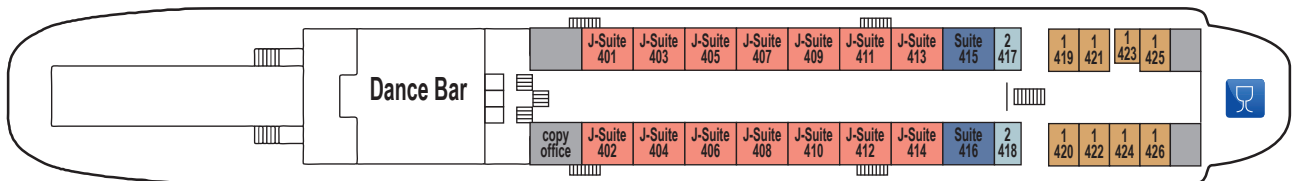

# MS Bunin

**Sun Deck / Sonnen-Deck**

**Boat Deck / Boots-Deck**

**Upper Deck / Ober-Deck**

**Main Deck / Haupt-Deck**

**Low Deck / Unter-Deck**

- Single Cabin ca. 7,5 qm
- Double Cabin ca. 9 qm
- 4-bed Cabin ca. 18 qm
- J. Suite ca. 20 qm
- Suite Cabin ca. 30 qm

- Einzelkabine
- 2-Bett-Kabine
- 4-Bett-Kabine
- Junior-Suite
- Suite-Kabine

Single Cabin

Twin Cabin